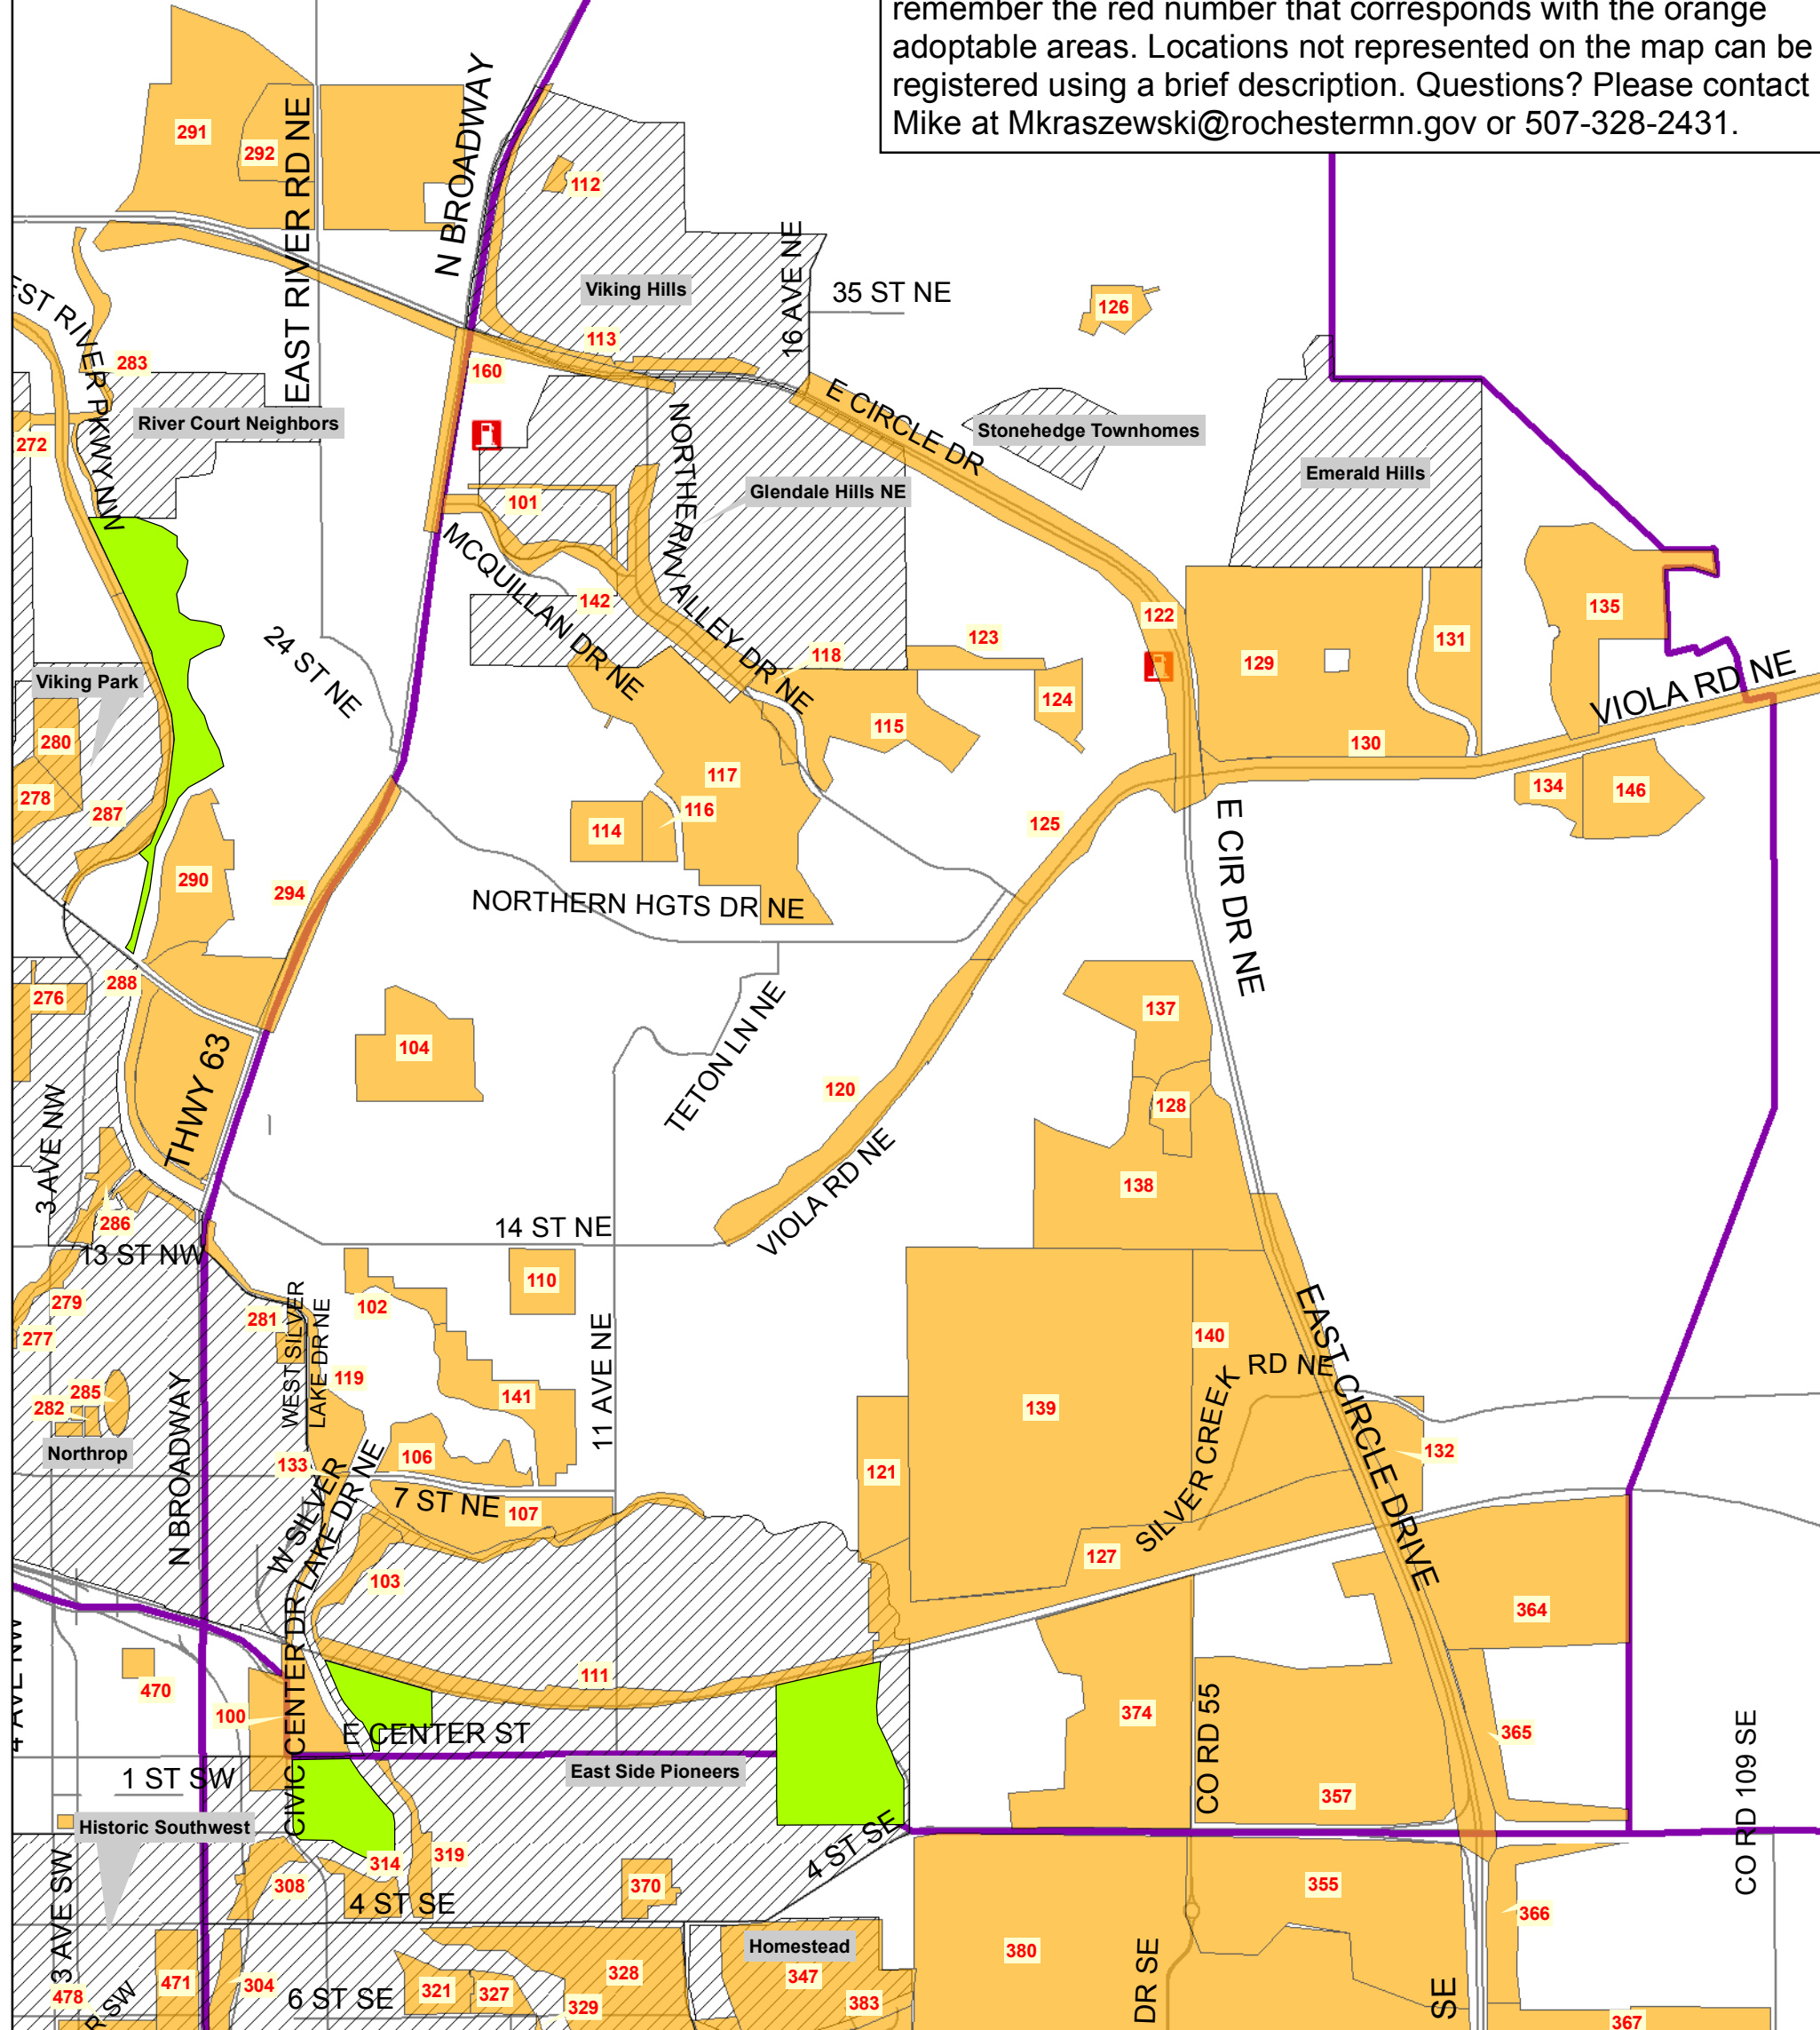

General Map Instructions

When registering for the 2012 Litter Bit Better effort, please remember the red number that corresponds with the orange adoptable areas. Locations not represented on the map can be registered using a brief description. Questions? Please contact Mike at Mkraszewski@rochestermn.gov or 507-328-2431.

Litter Bit Better Adoption Areas

- Yes
- No
- Neighborhood Associations
- Adoption Limits
- Kwik Trip Locations
- Major Roads

Maps on these pages were compiled using City of Rochester data. These maps are intended to indicate general locations in Rochester that can be adopted for litter collection. No attempt has been made to define the specific limits of any public or private property. Volunteers may not enter private property without permission.