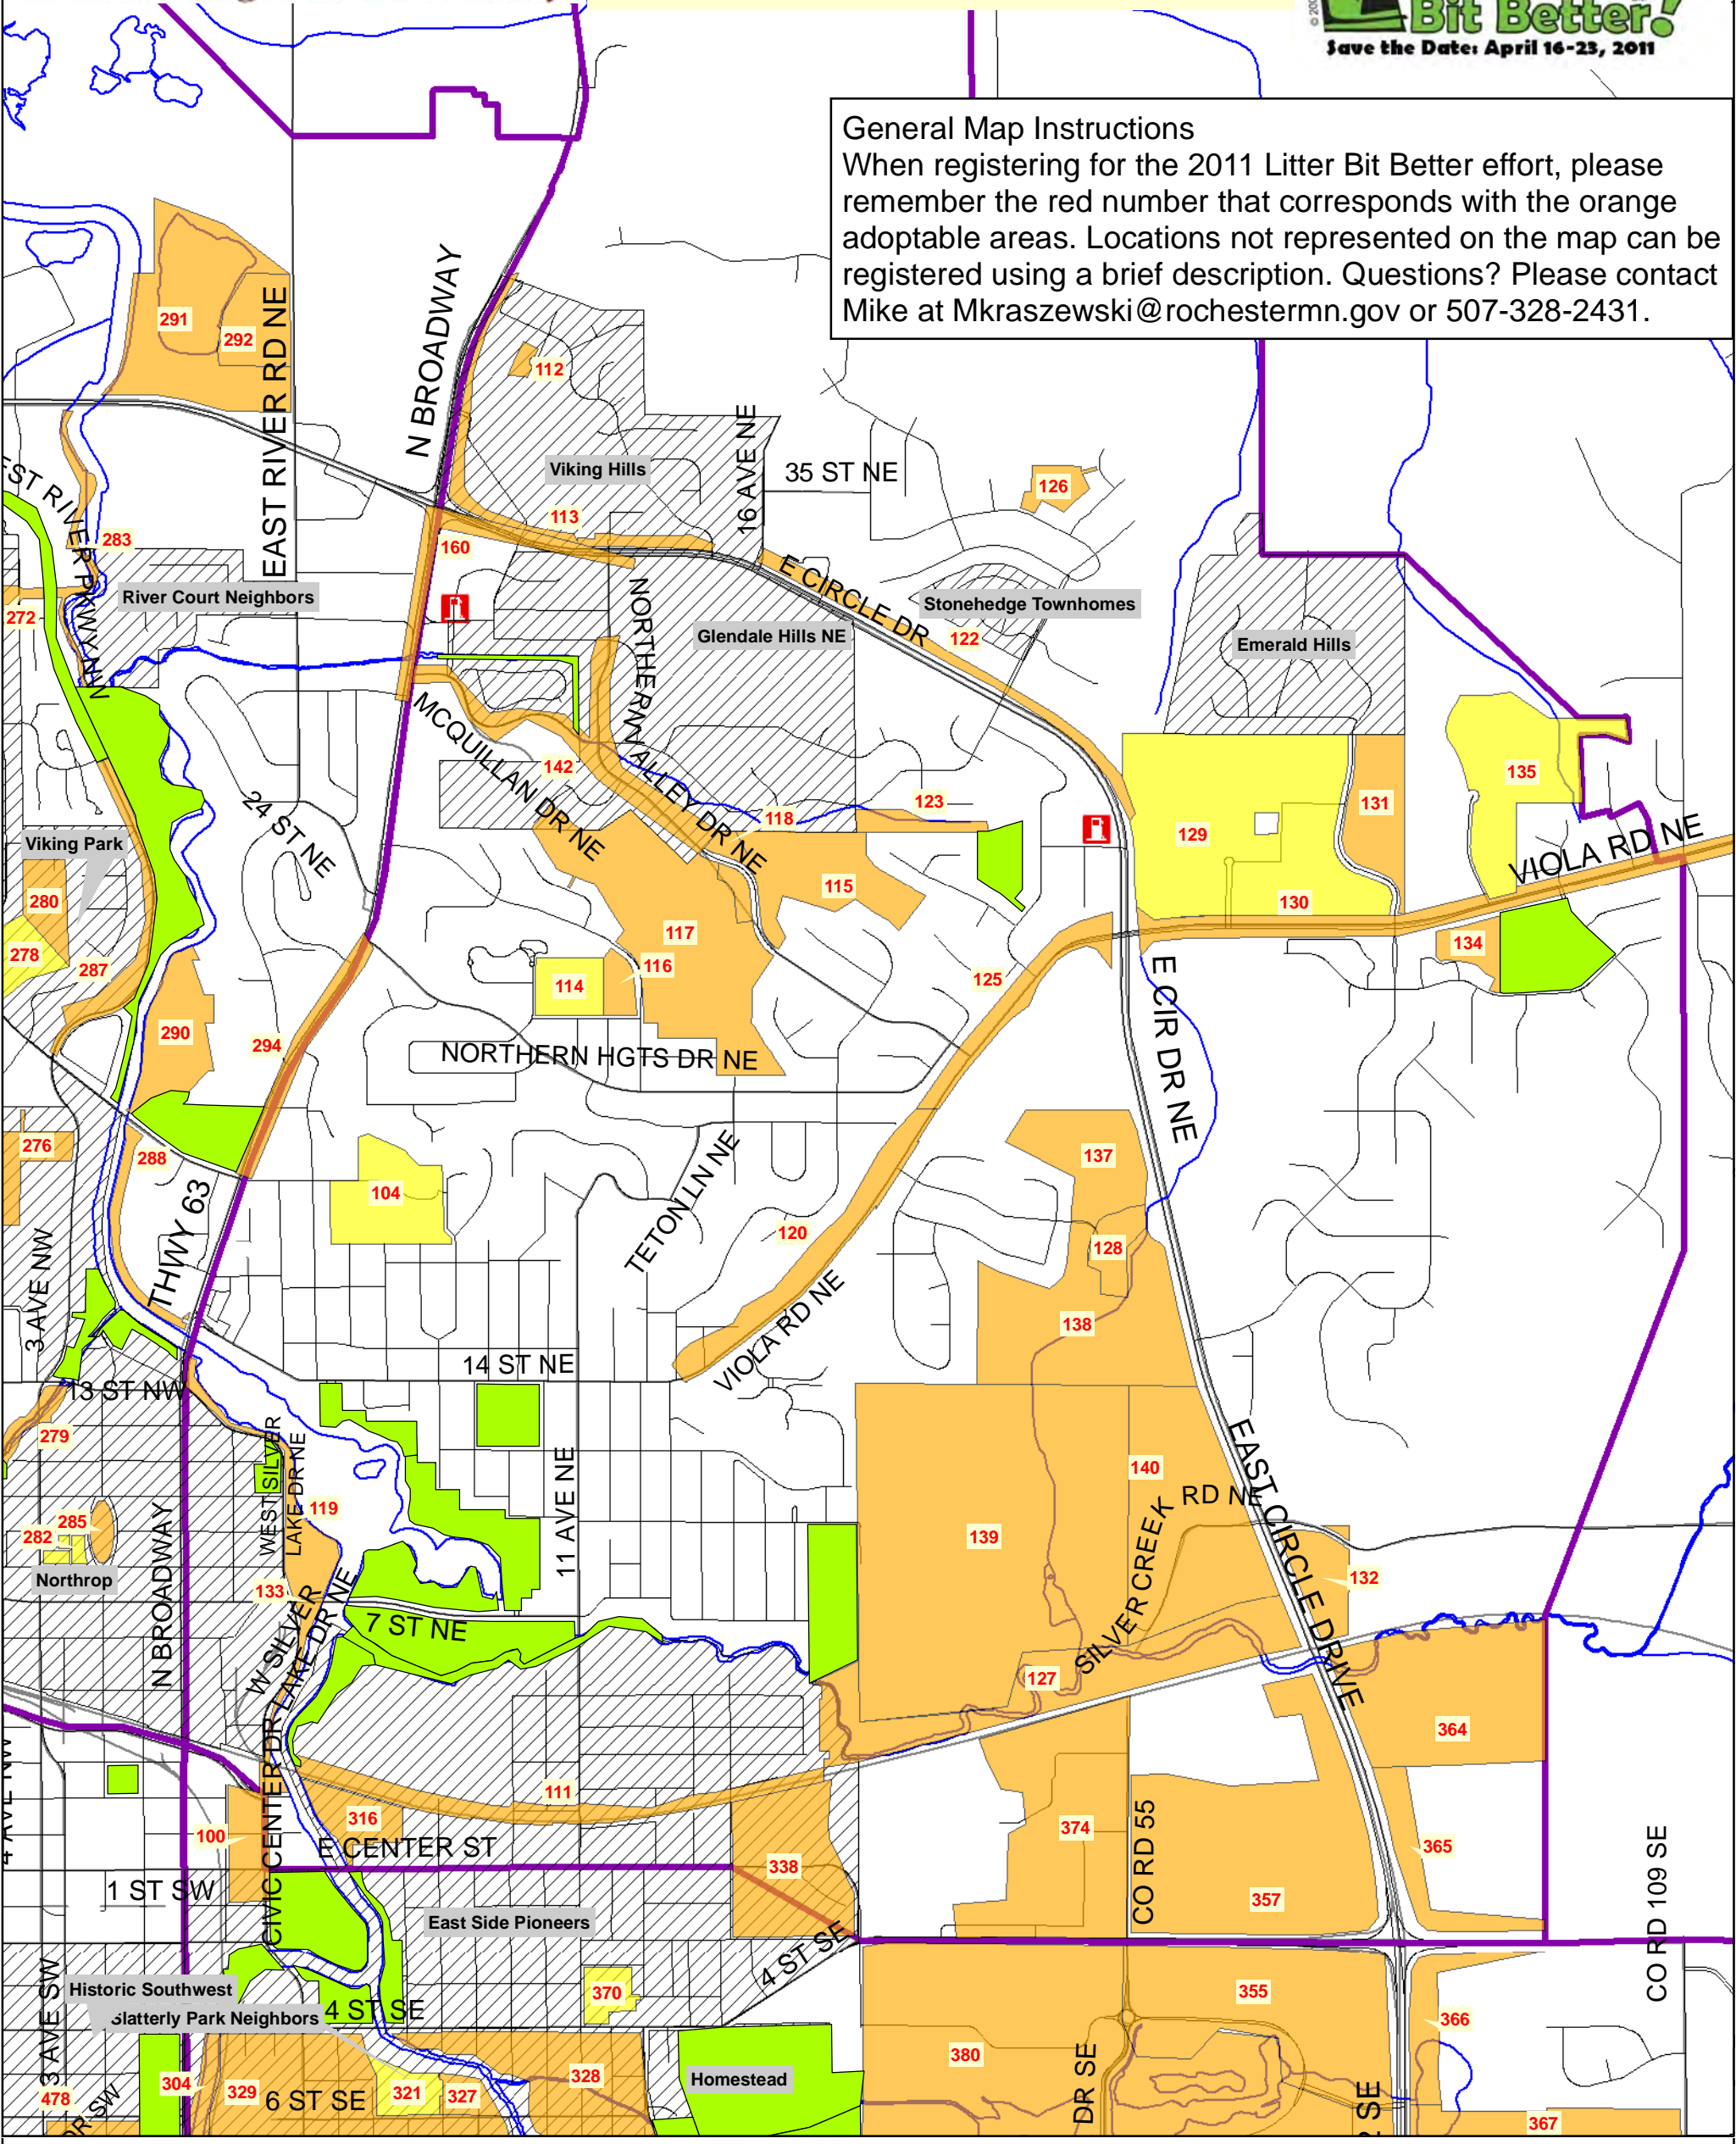

General Map Instructions
 When registering for the 2011 Litter Bit Better effort, please remember the red number that corresponds with the orange adoptable areas. Locations not represented on the map can be registered using a brief description. Questions? Please contact Mike at Mkraszewski@rochestermn.gov or 507-328-2431.

Litter Bit Better Adoption Areas

- Adopted Area
- School Not Adopted
- Not Adopted
- Neighborhood Associations
- Adoption Limits
- Kwik Trip Locations
- Major Roads

Maps on these pages were compiled using City of Rochester data. These maps are intended to indicate general locations in Rochester that can be adopted for litter collection. No attempt has been made to define the specific limits of any public or private property. Volunteers may not enter private property without permission.