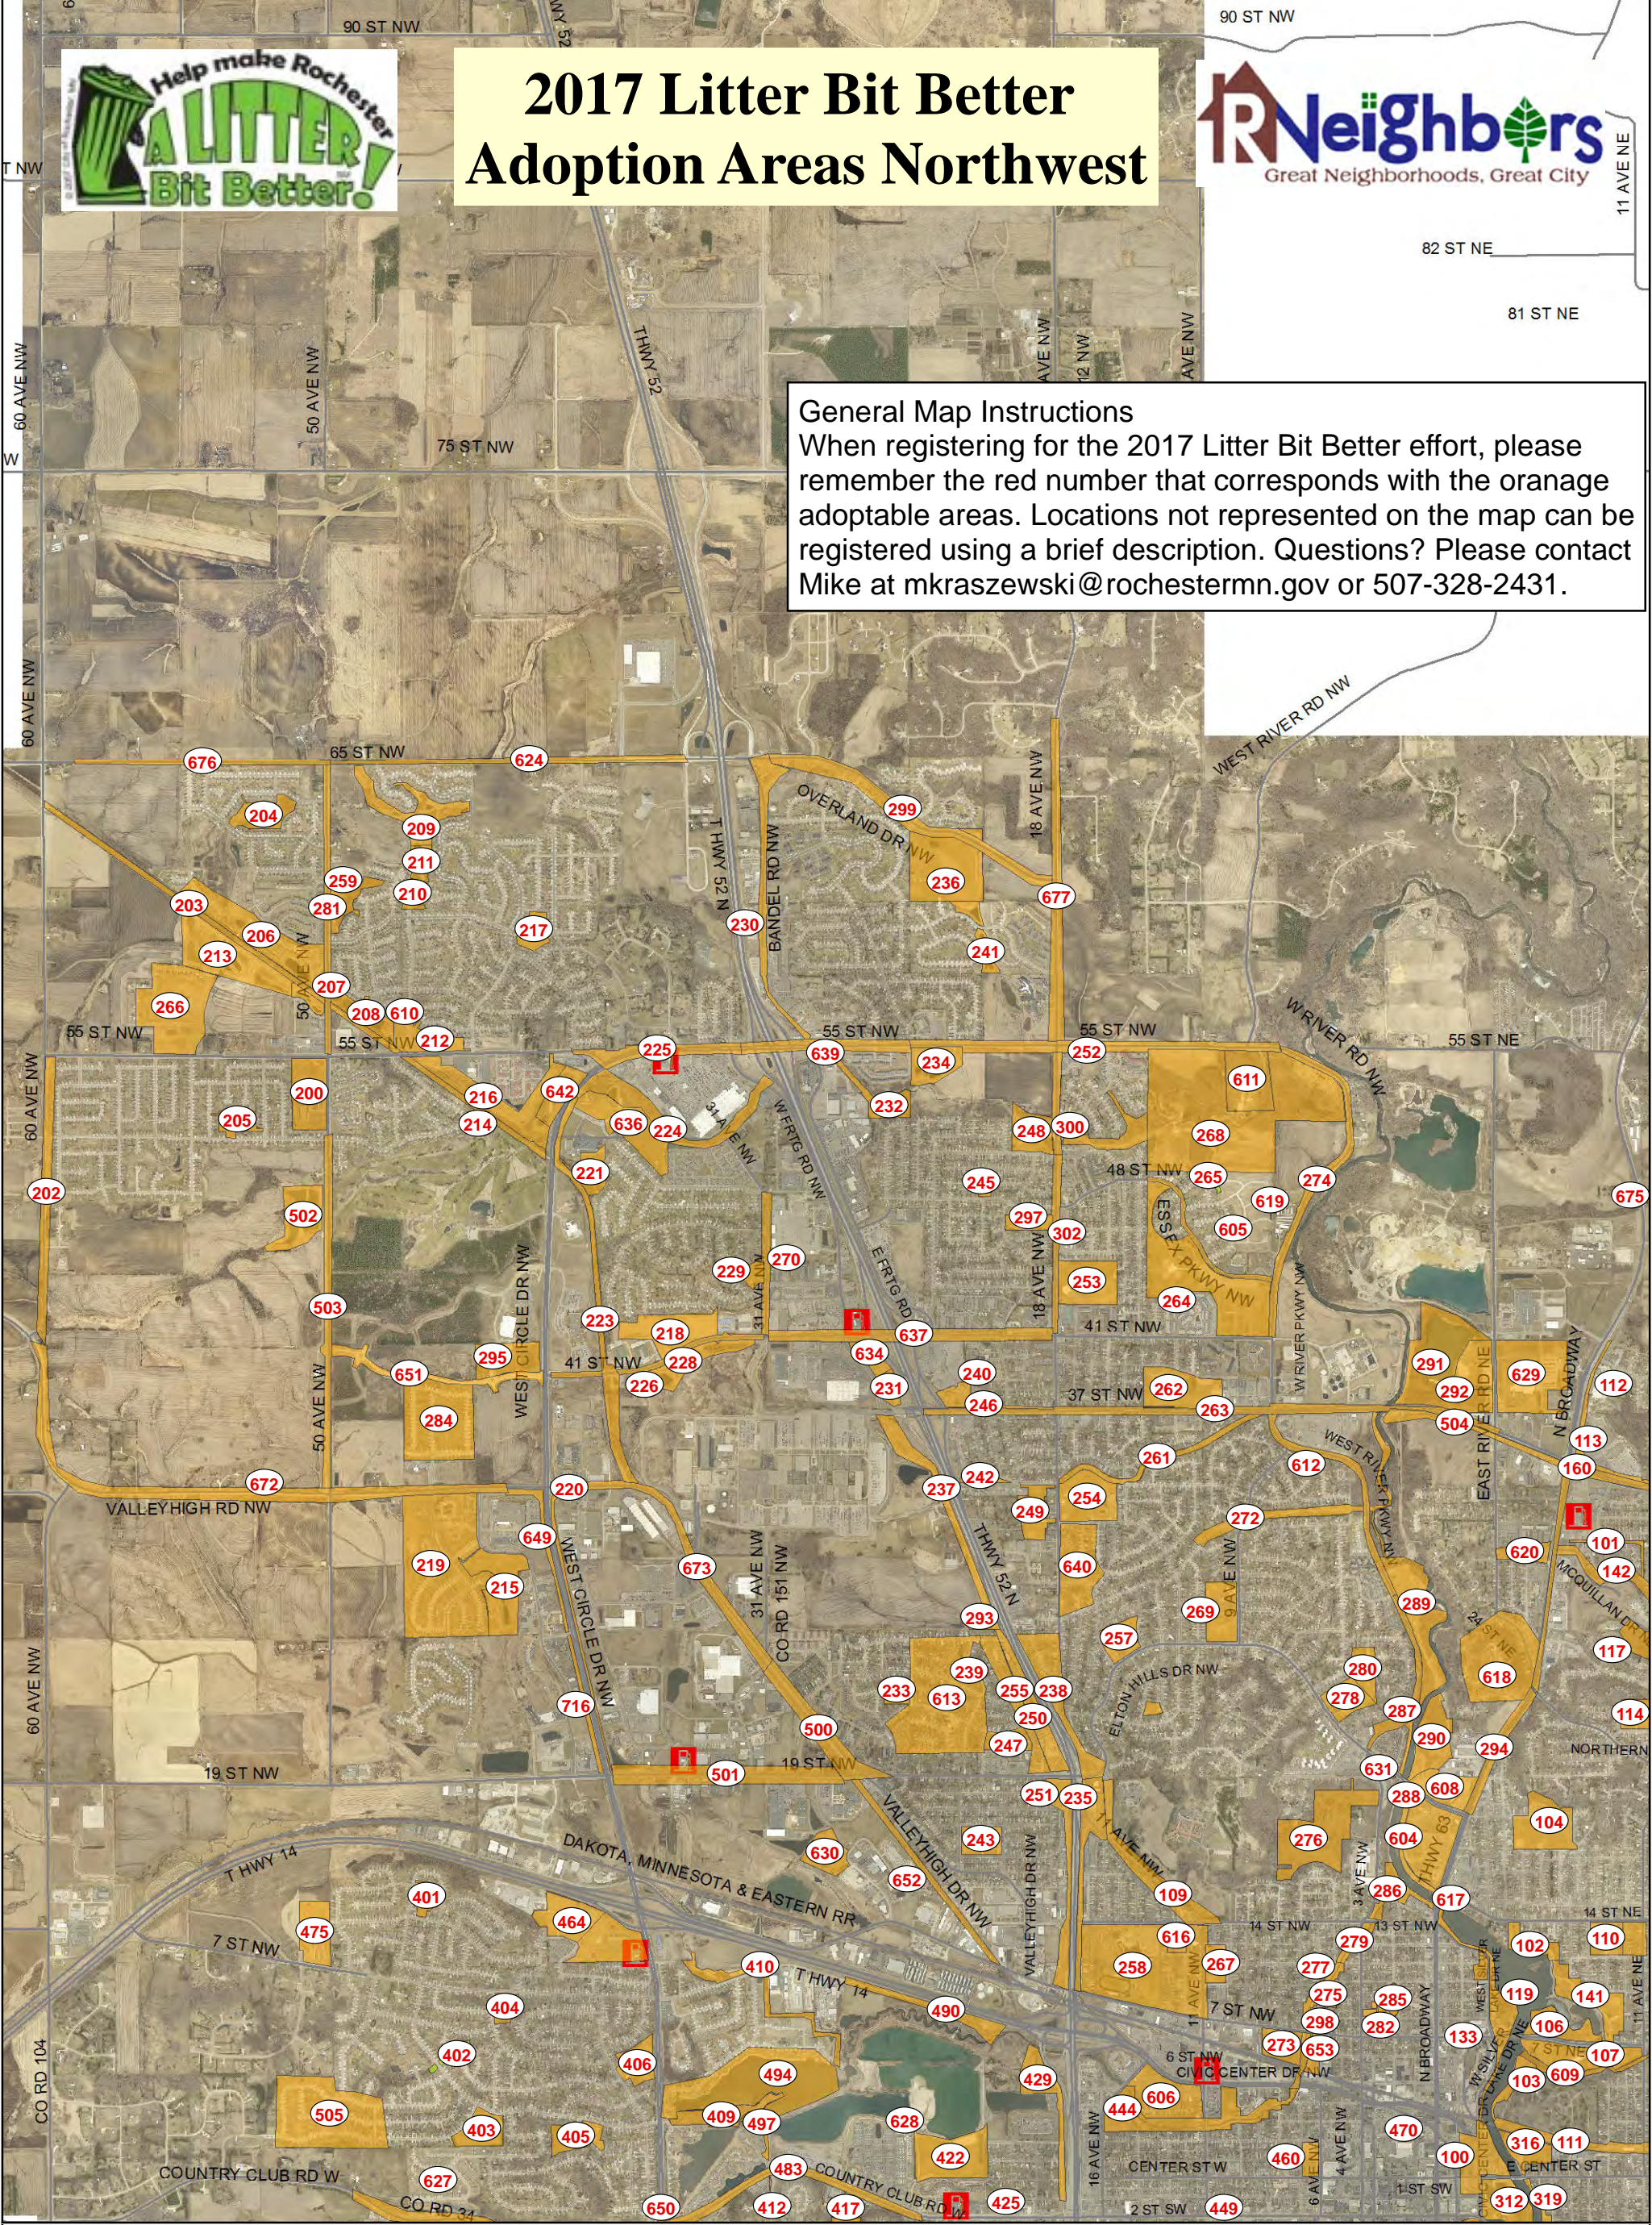

2017 Litter Bit Better Adoption Areas Northwest

General Map Instructions
When registering for the 2017 Litter Bit Better effort, please remember the red number that corresponds with the orange adoptable areas. Locations not represented on the map can be registered using a brief description. Questions? Please contact Mike at mkraszewski@rochestermn.gov or 507-328-2431.

Adopted in 2017

Yes

Adopted in 2017

No

Kwik Trip Locations

Major Roads

Maps on these pages were compiled using City of Rochester data. These maps are intended to indicate general locations in Rochester that can be adopted for litter collection. No attempt has been made to define the specific limits of any public or private property. Volunteers may not enter private property without permission.