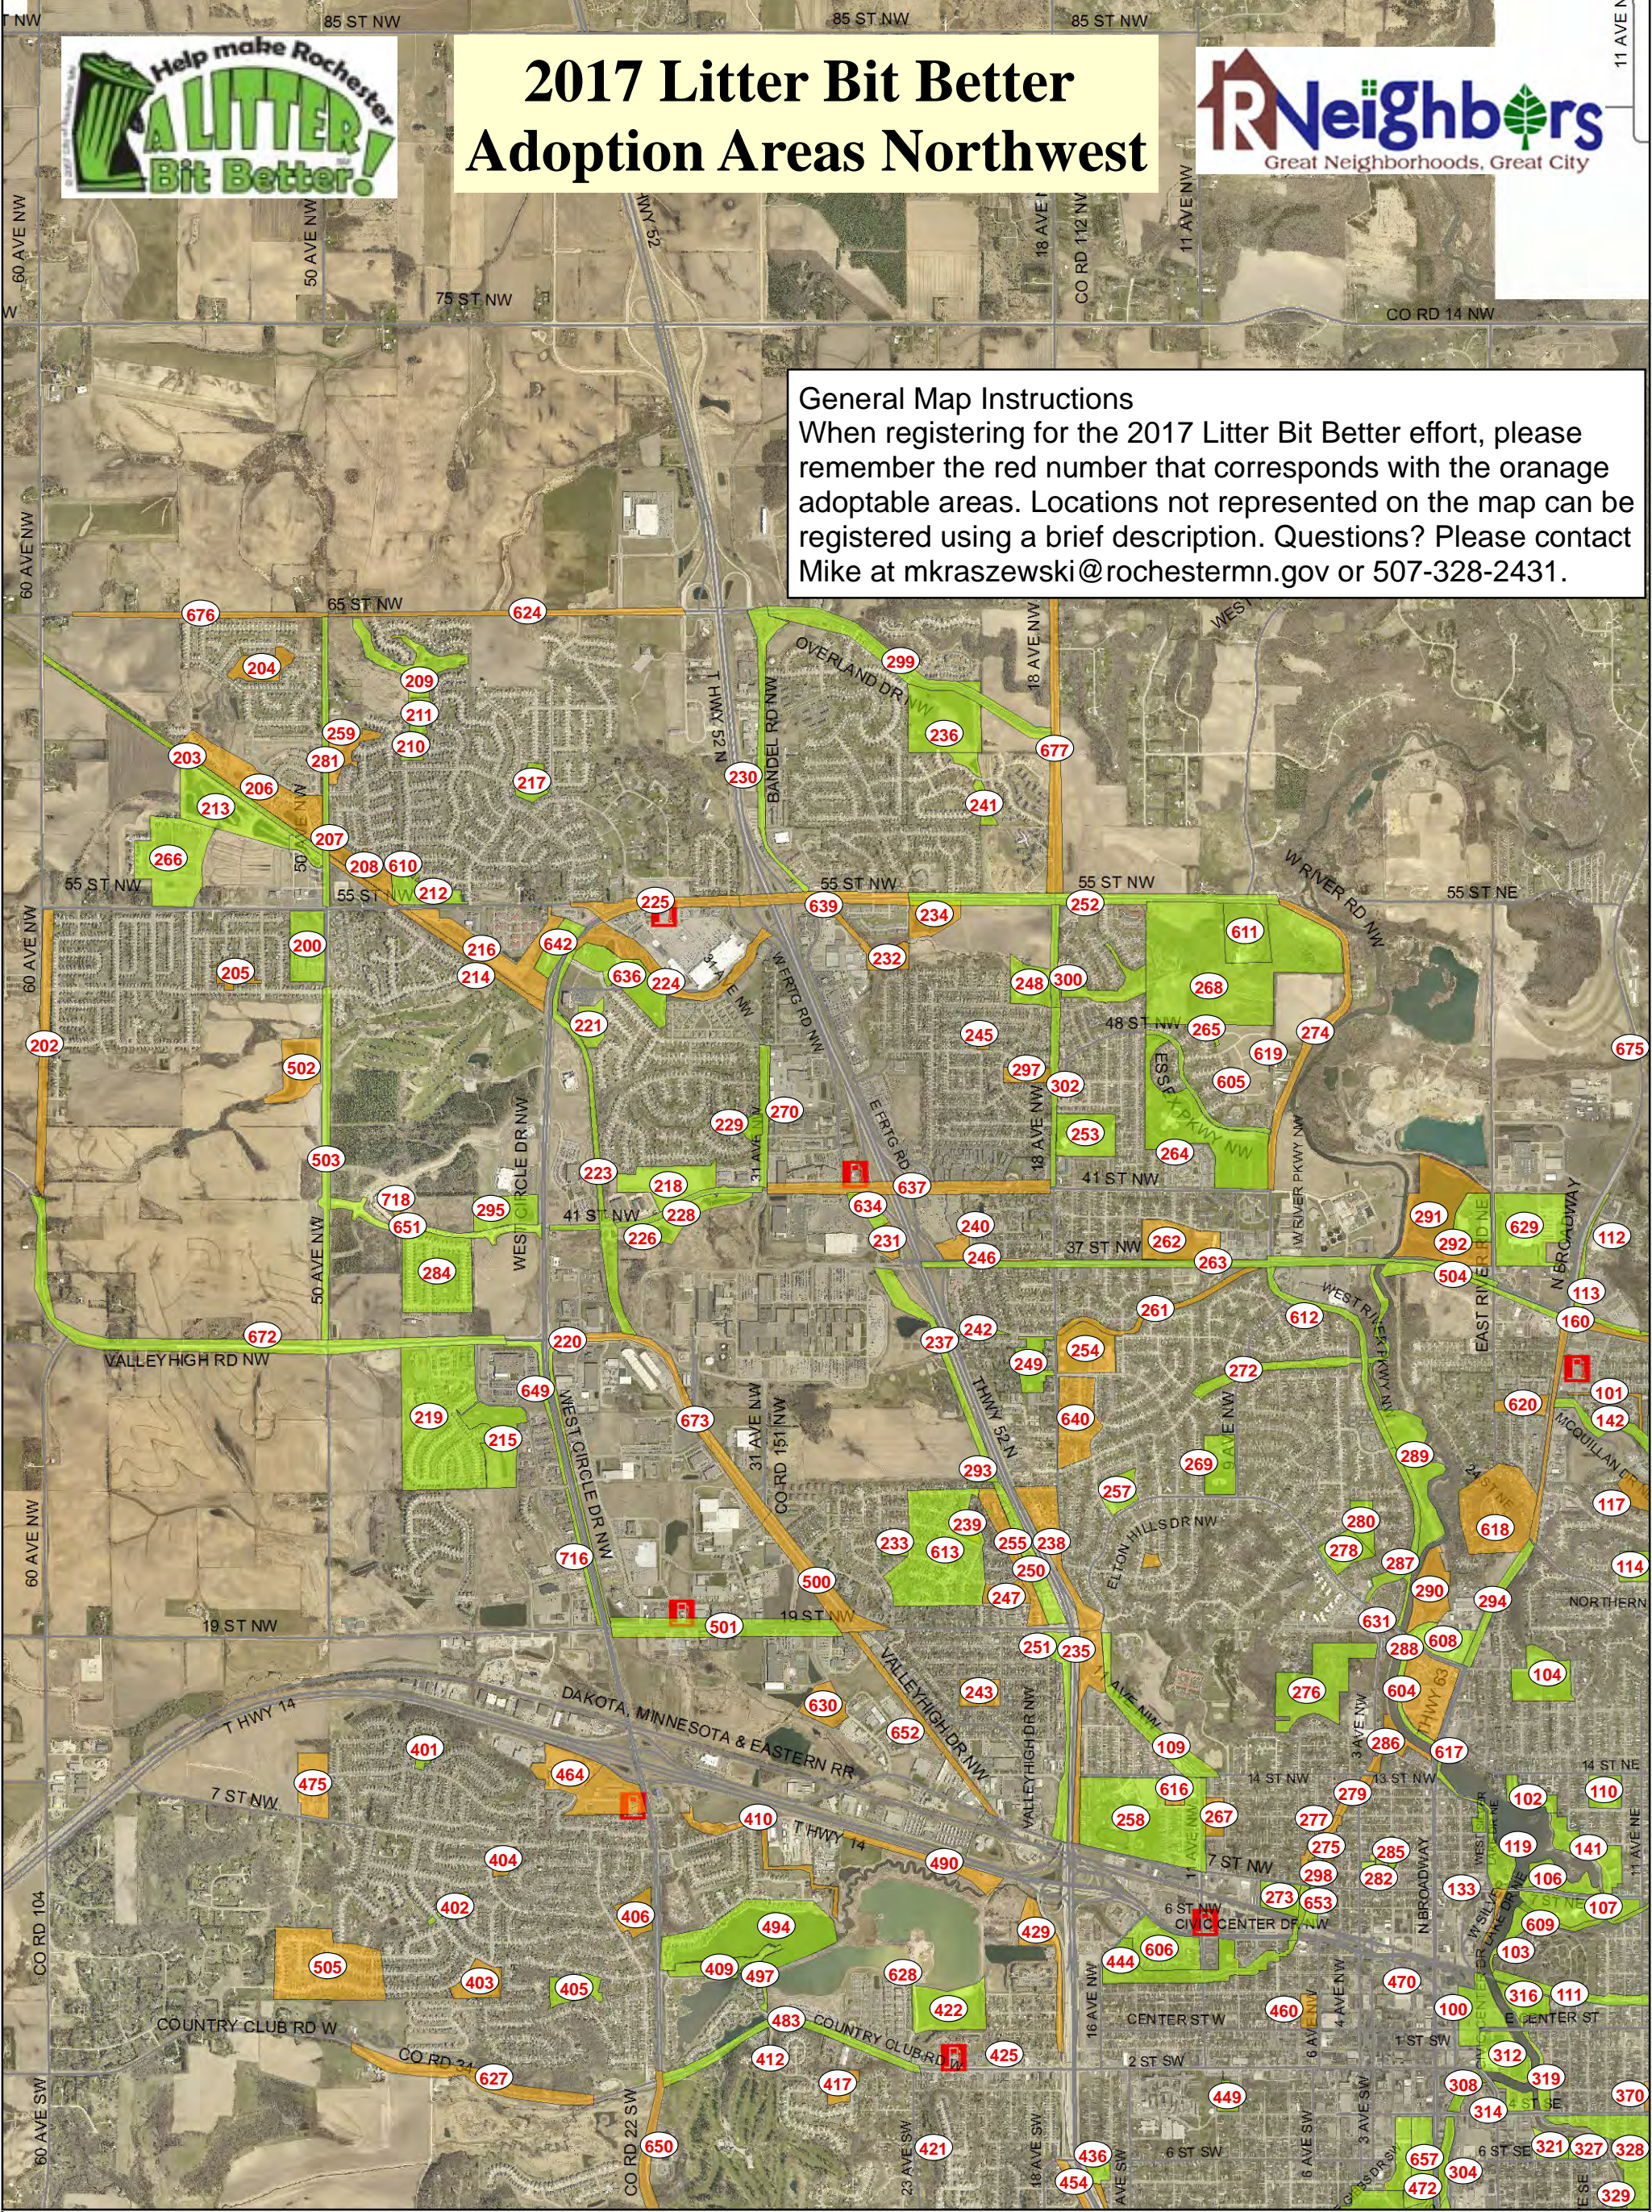

2017 Litter Bit Better Adoption Areas Northwest

General Map Instructions
When registering for the 2017 Litter Bit Better effort, please remember the red number that corresponds with the orange adoptable areas. Locations not represented on the map can be registered using a brief description. Questions? Please contact Mike at mkraszewski@rochestermn.gov or 507-328-2431.

- Adopted in 2017**
- Yes
- Adopted in 2017**
- No
- Kwik Trip Locations
- Major Roads

Maps on these pages were compiled using City of Rochester data. These maps are intended to indicate general locations in Rochester that can be adopted for litter collection. No attempt has been made to define the specific limits of any public or private property. Volunteers may not enter private property without permission.