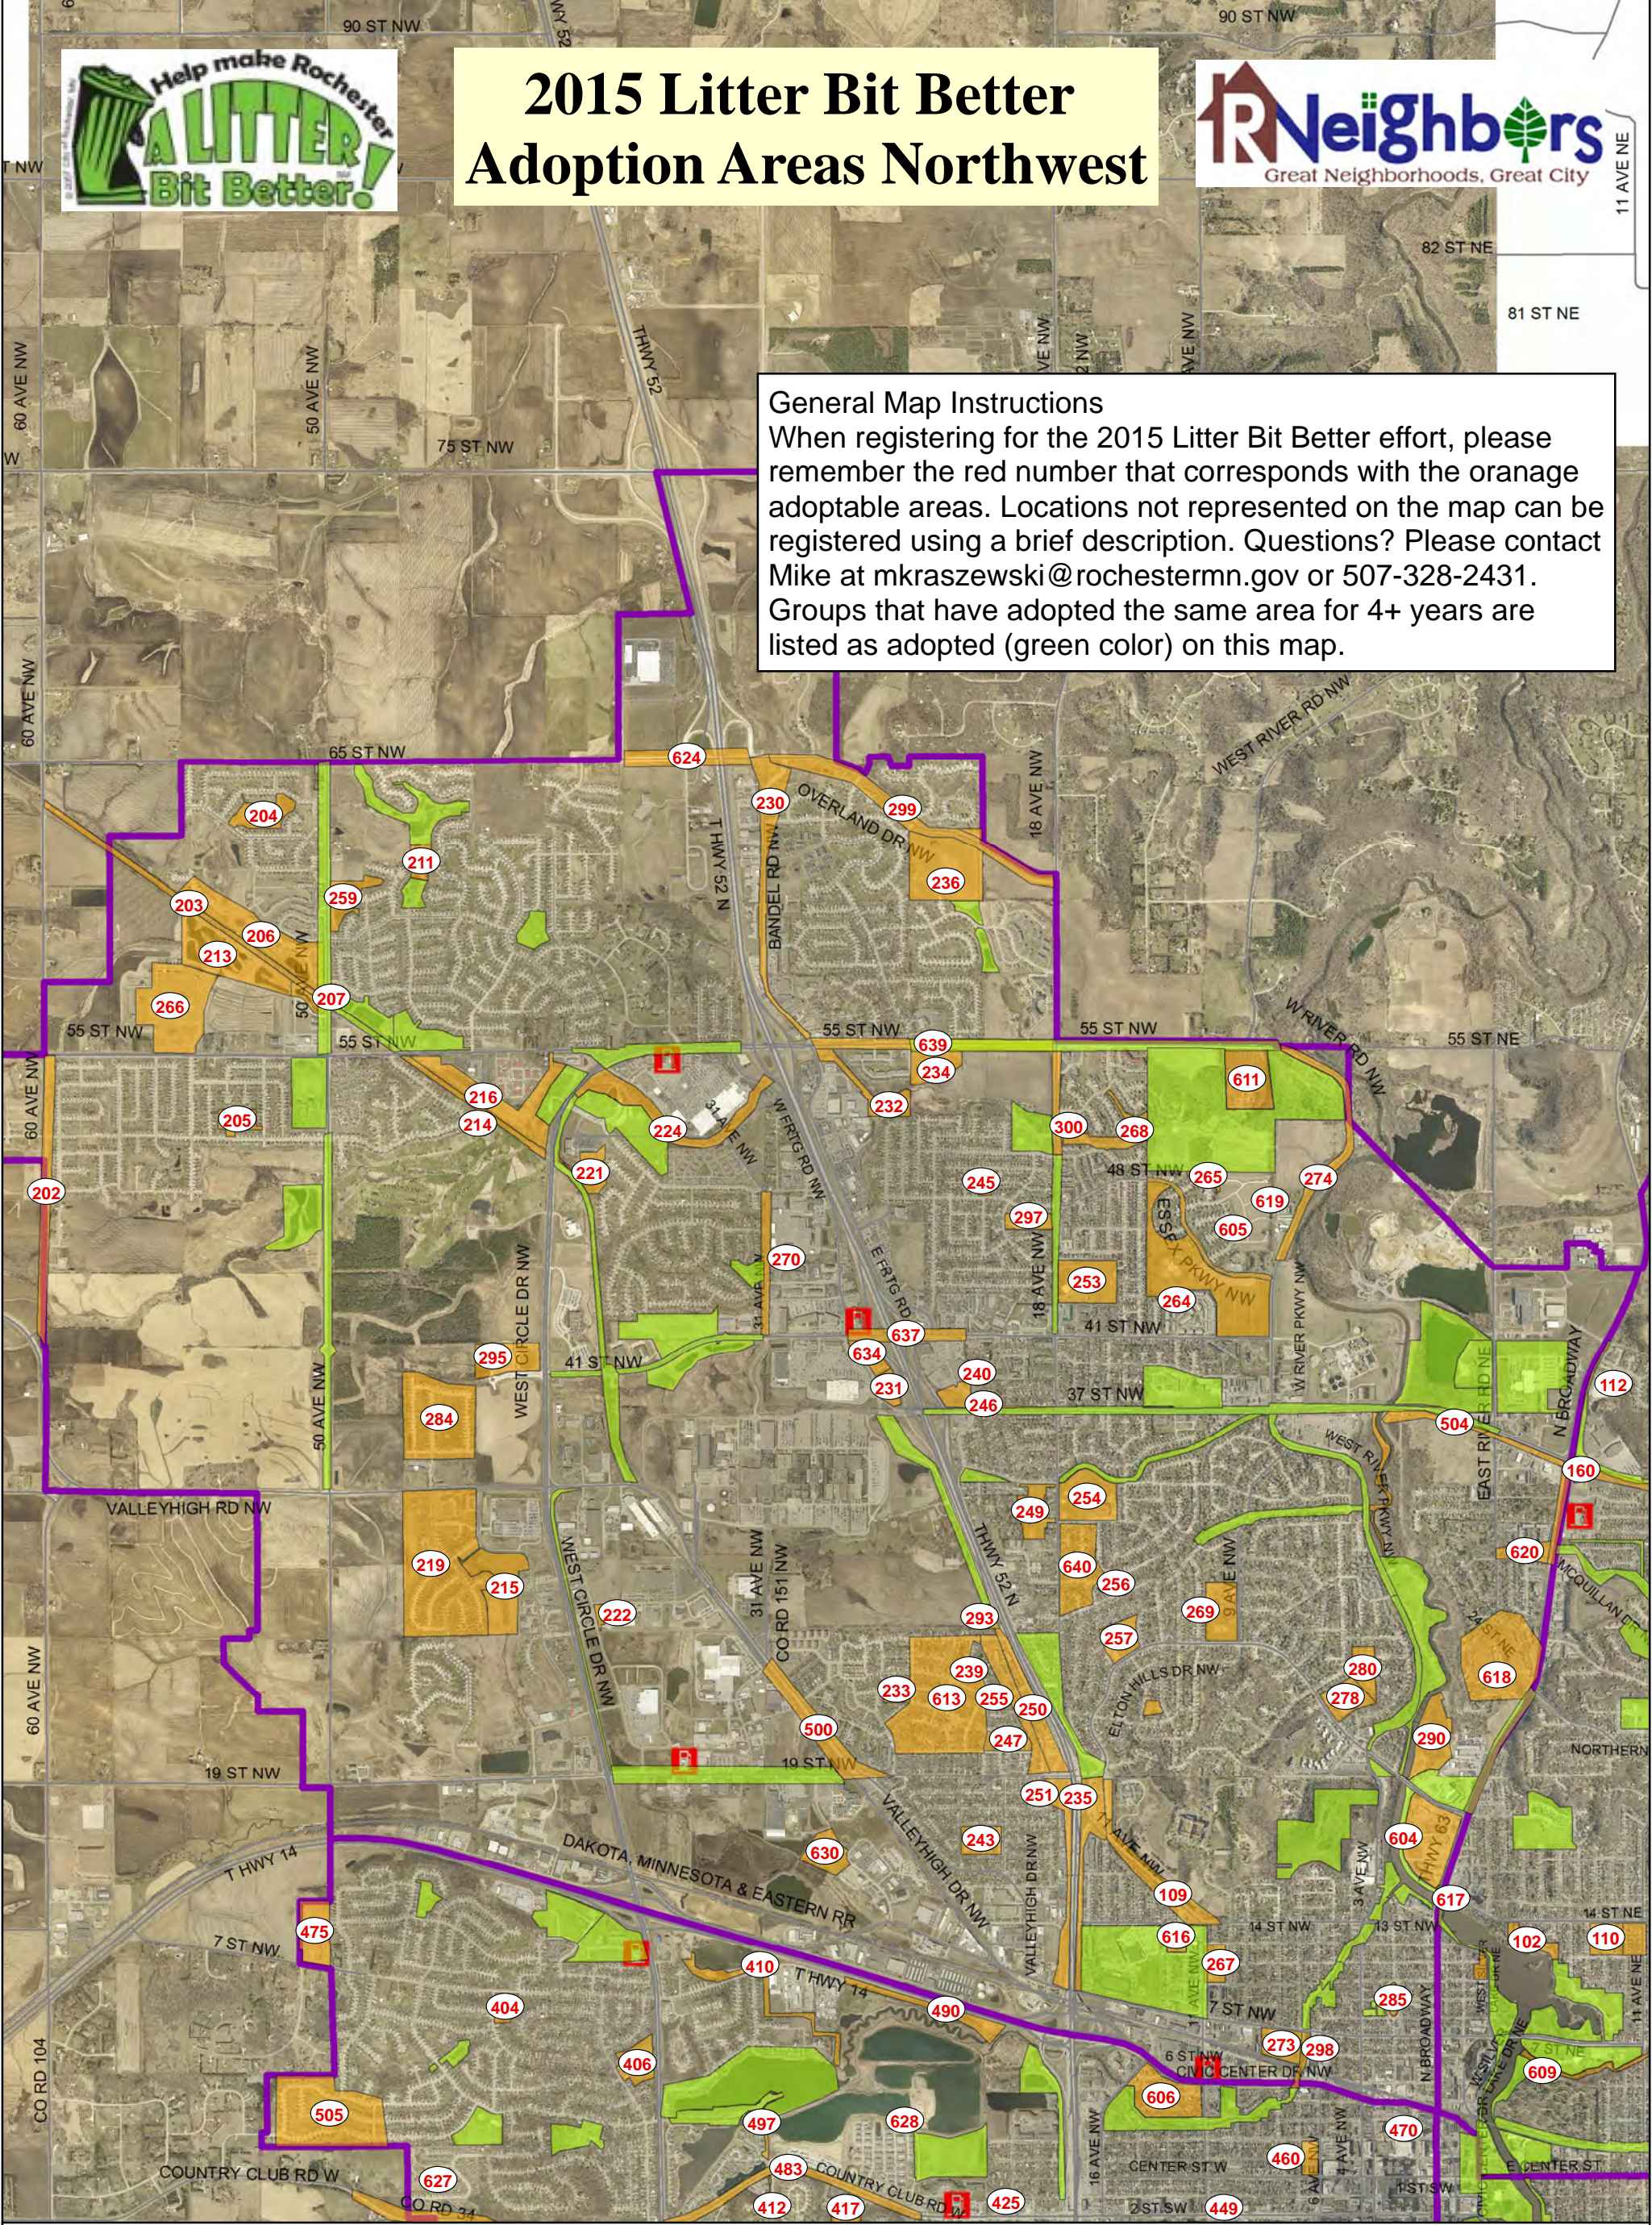

2015 Litter Bit Better Adoption Areas Northwest

General Map Instructions

When registering for the 2015 Litter Bit Better effort, please remember the red number that corresponds with the orange adoptable areas. Locations not represented on the map can be registered using a brief description. Questions? Please contact Mike at mkraszewski@rochestermn.gov or 507-328-2431. Groups that have adopted the same area for 4+ years are listed as adopted (green color) on this map.

Adopted in 2015

Yes

Not Adopted 2015

No

Adoption Limits

Kwik Trip Locations

Major Roads

Maps on these pages were compiled using City of Rochester data. These maps are intended to indicate general locations in Rochester that can be adopted for litter collection. No attempt has been made to define the specific limits of any public or private property. Volunteers may not enter private property without permission.