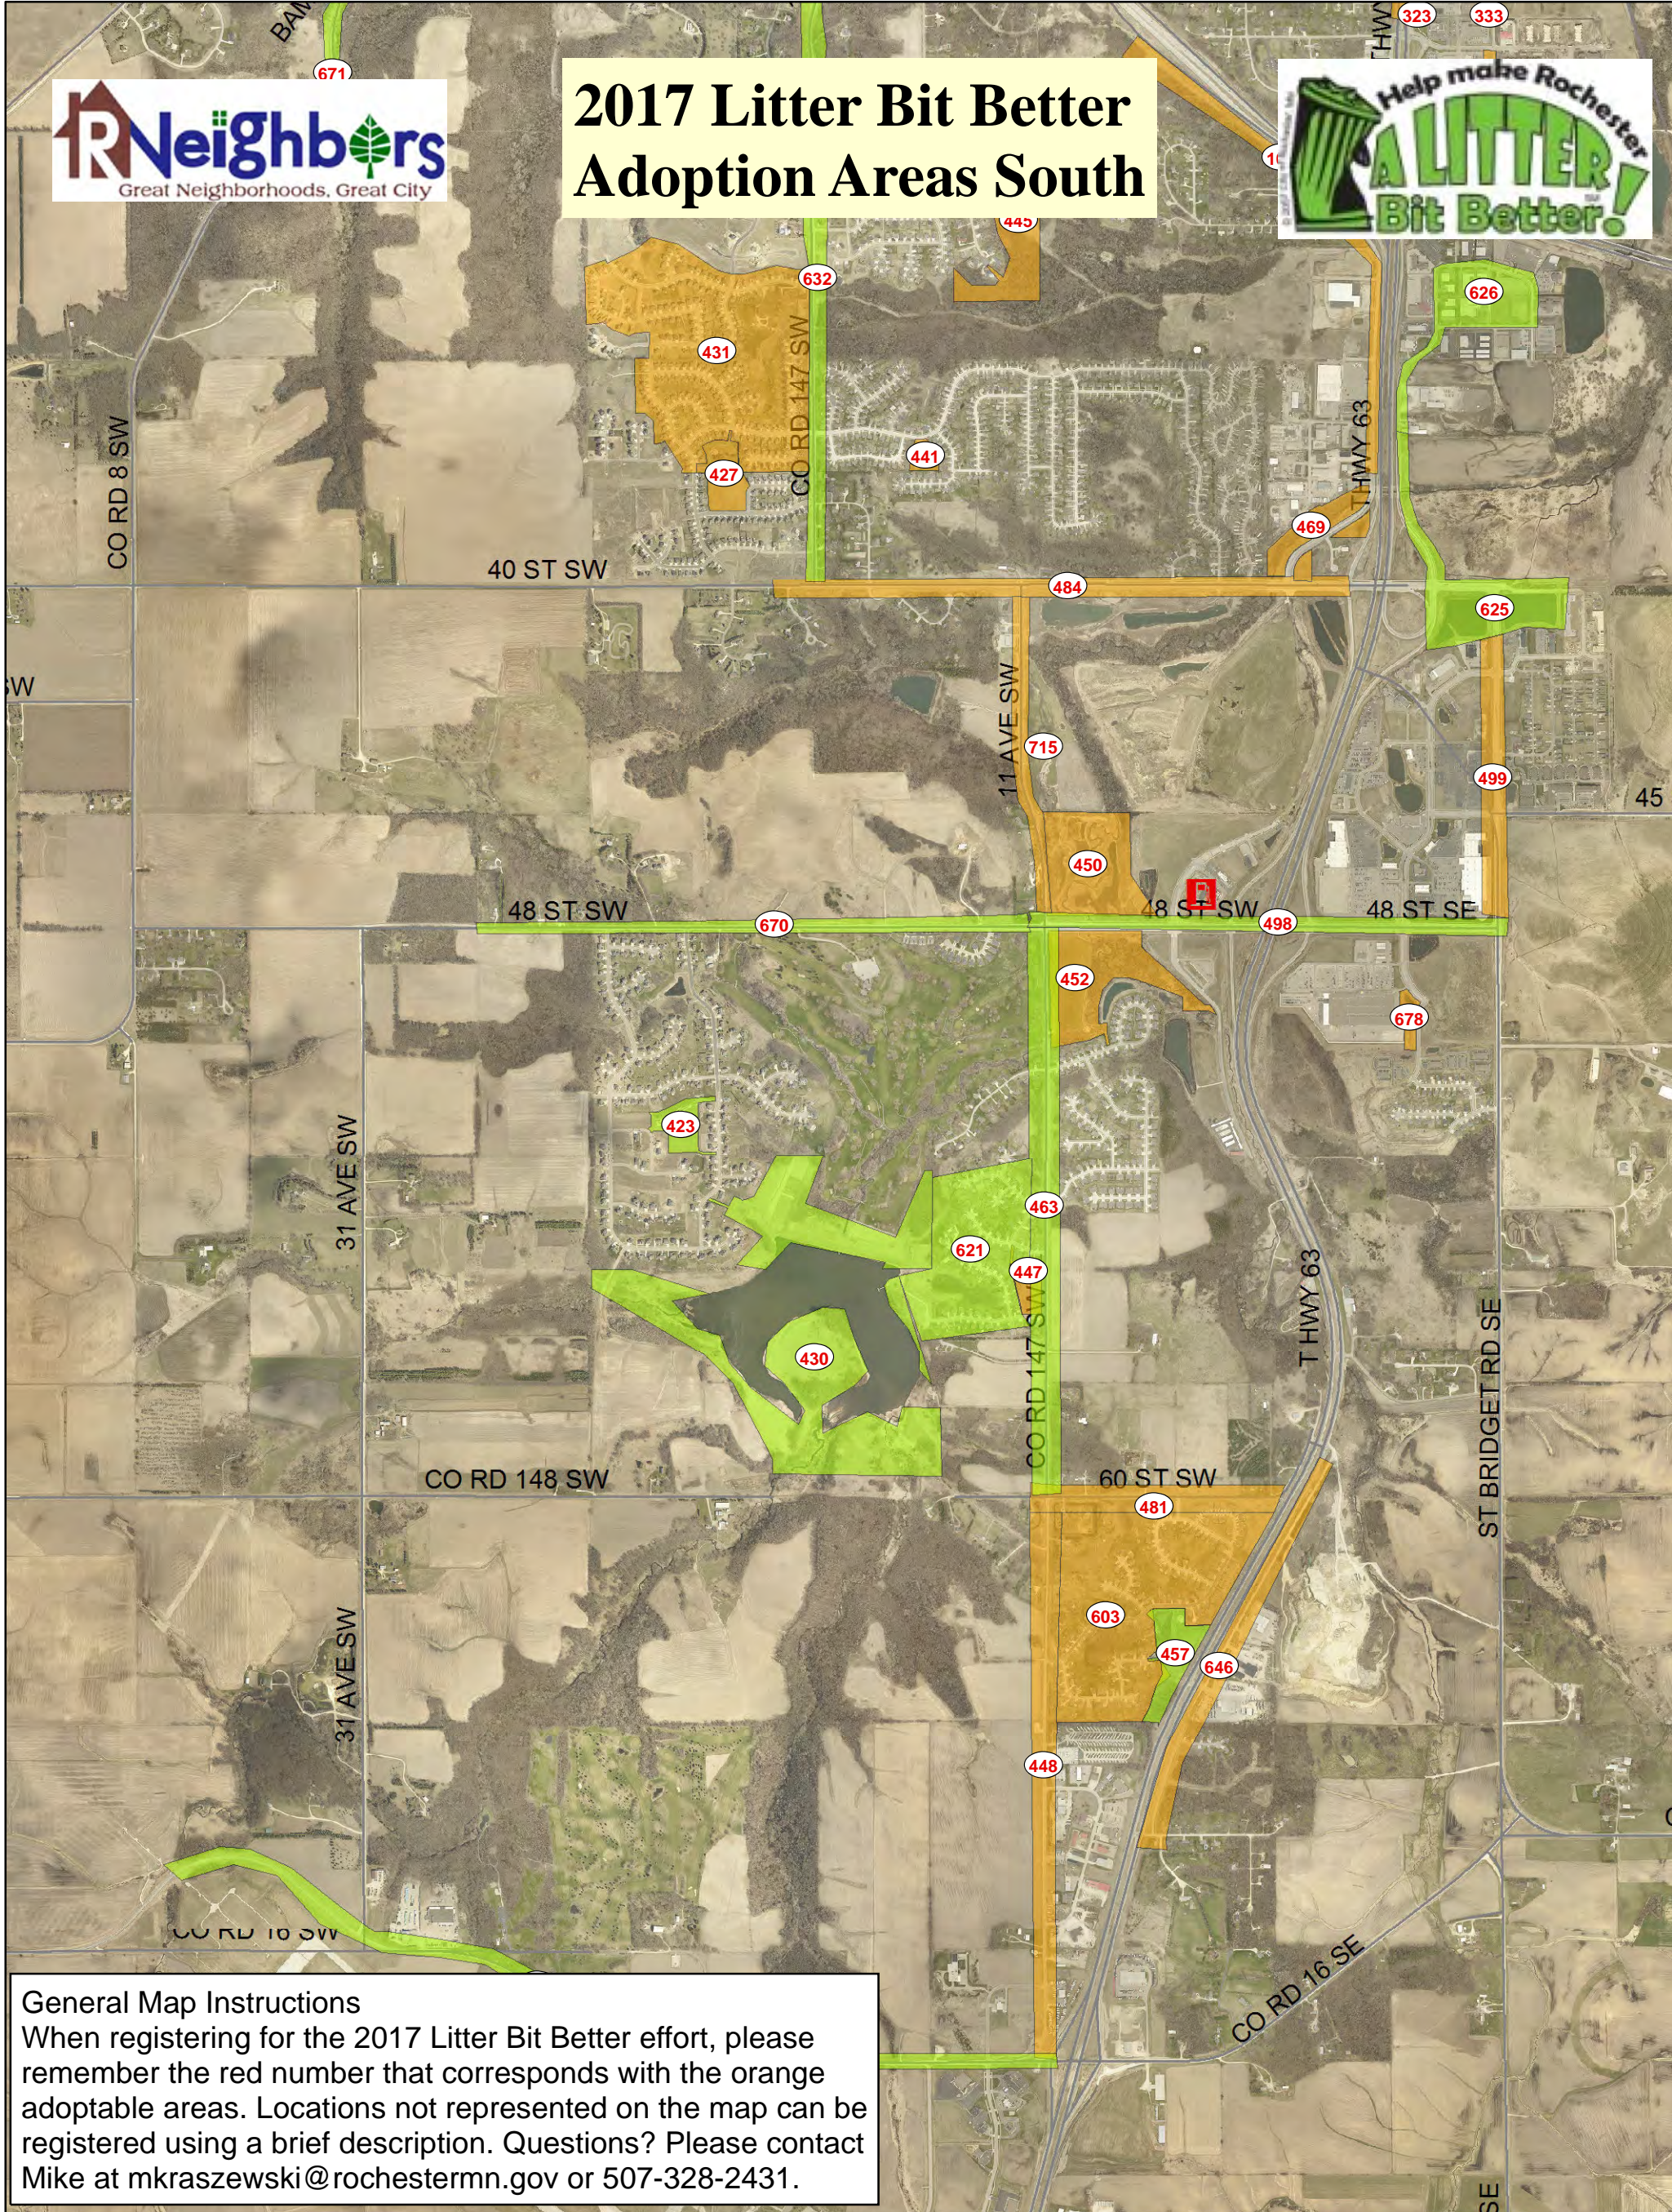

# 2017 Litter Bit Better Adoption Areas South

**General Map Instructions**  
 When registering for the 2017 Litter Bit Better effort, please remember the red number that corresponds with the orange adoptable areas. Locations not represented on the map can be registered using a brief description. Questions? Please contact Mike at [mkraszewski@rochestermn.gov](mailto:mkraszewski@rochestermn.gov) or 507-328-2431.

**Adopted in 2017**

 Yes

**Adopted in 2017**

 No

 Kwik Trip Locations

 Major Roads

Maps on these pages were compiled using City of Rochester data. These maps are intended to indicate general locations in Rochester that can be adopted for litter collection. No attempt has been made to define the specific limits of any public or private property. Volunteers may not enter private property without permission.