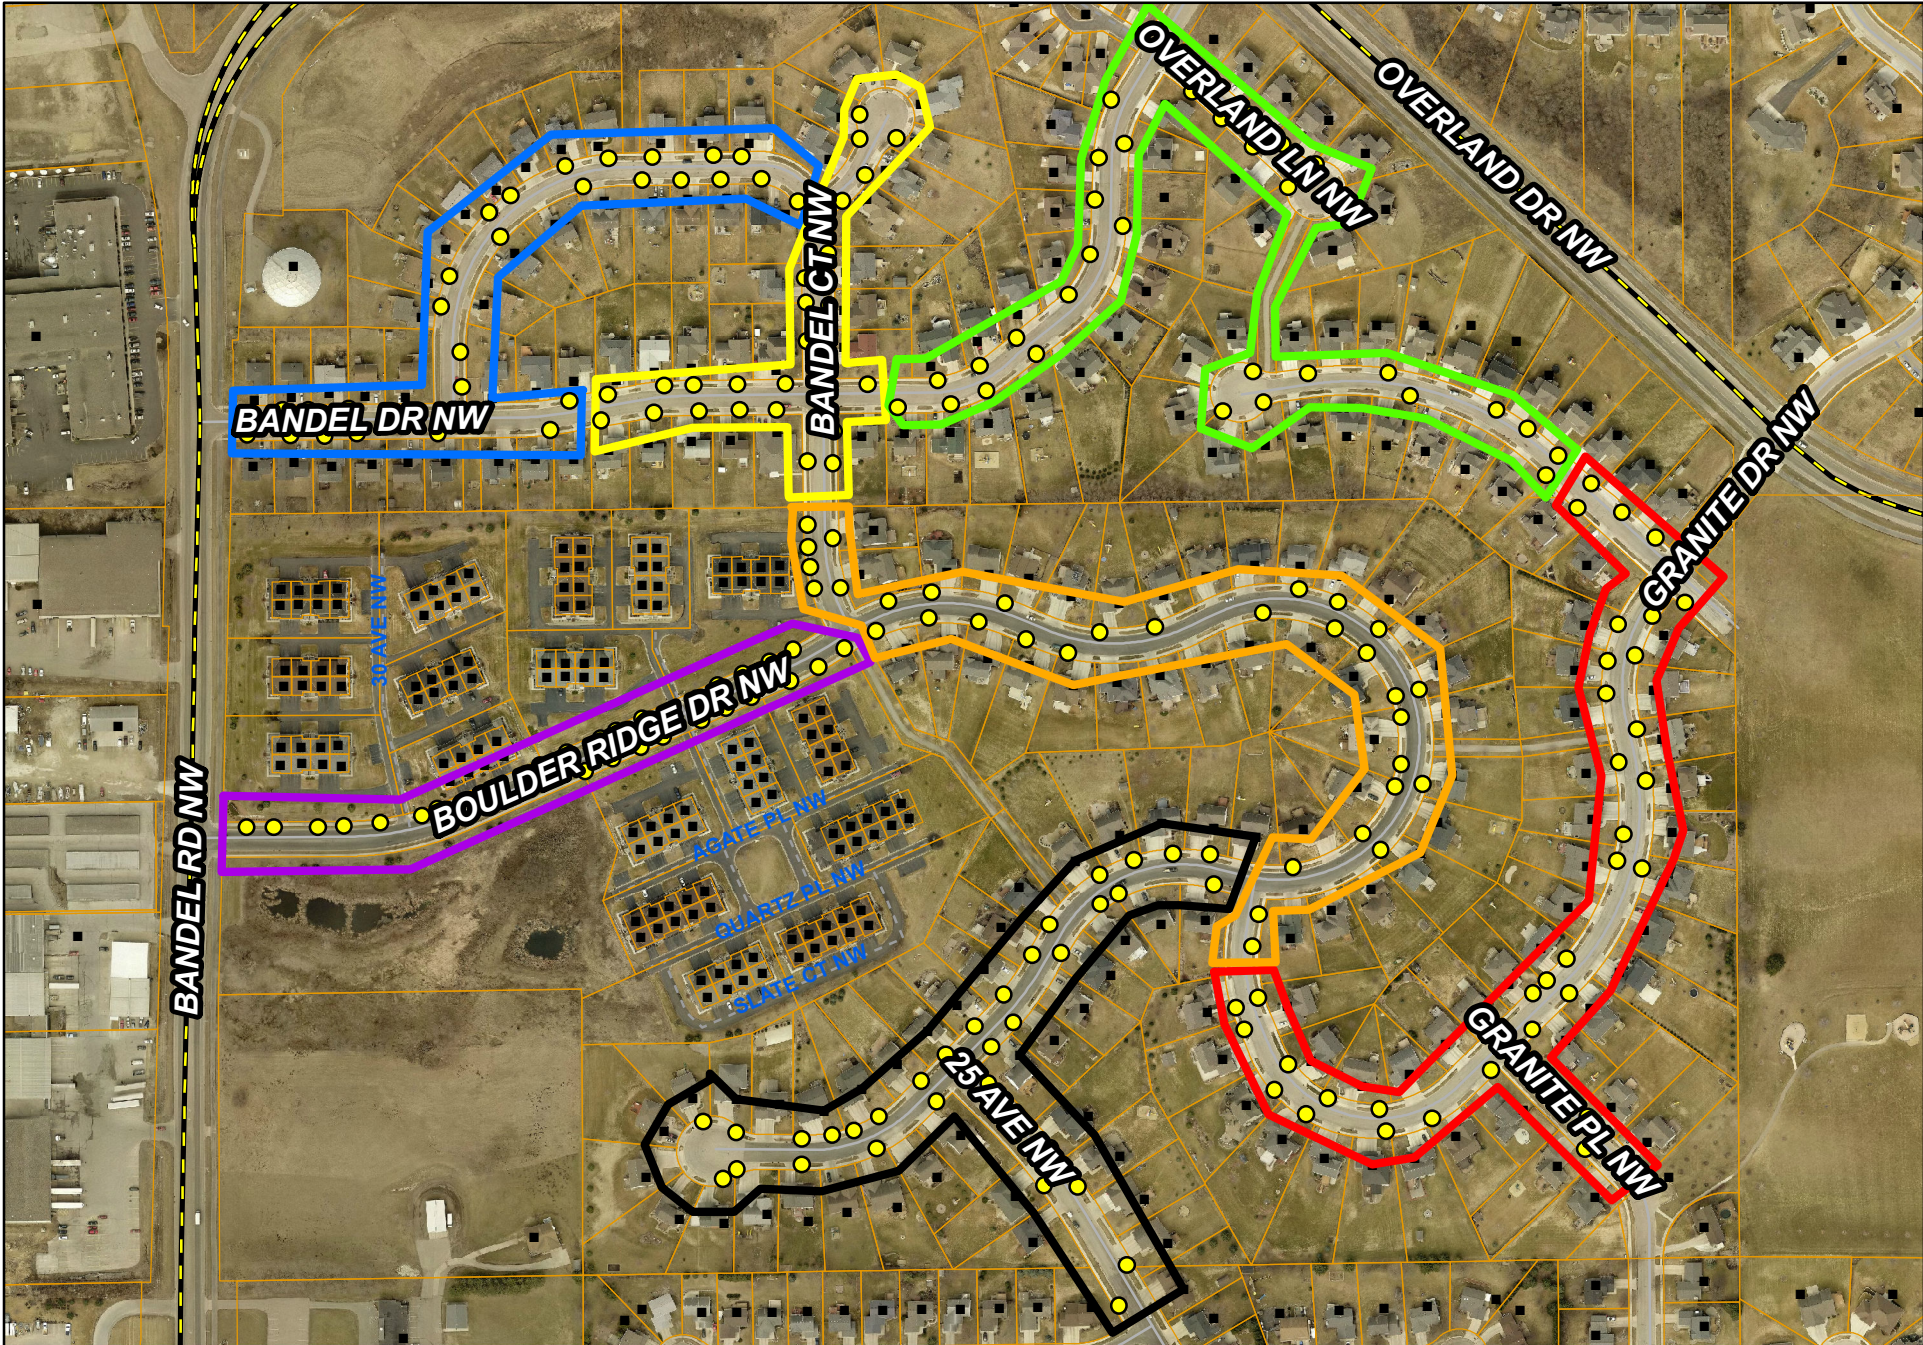

# Community Tree Planting Overview

4-23-2016

- 1 (red)
- 2 (green)
- 3 (orange)
- 4 (black)
- 5 (purple)
- 6 (yellow)
- 7 (blue)

City of Rochester, Minnesota