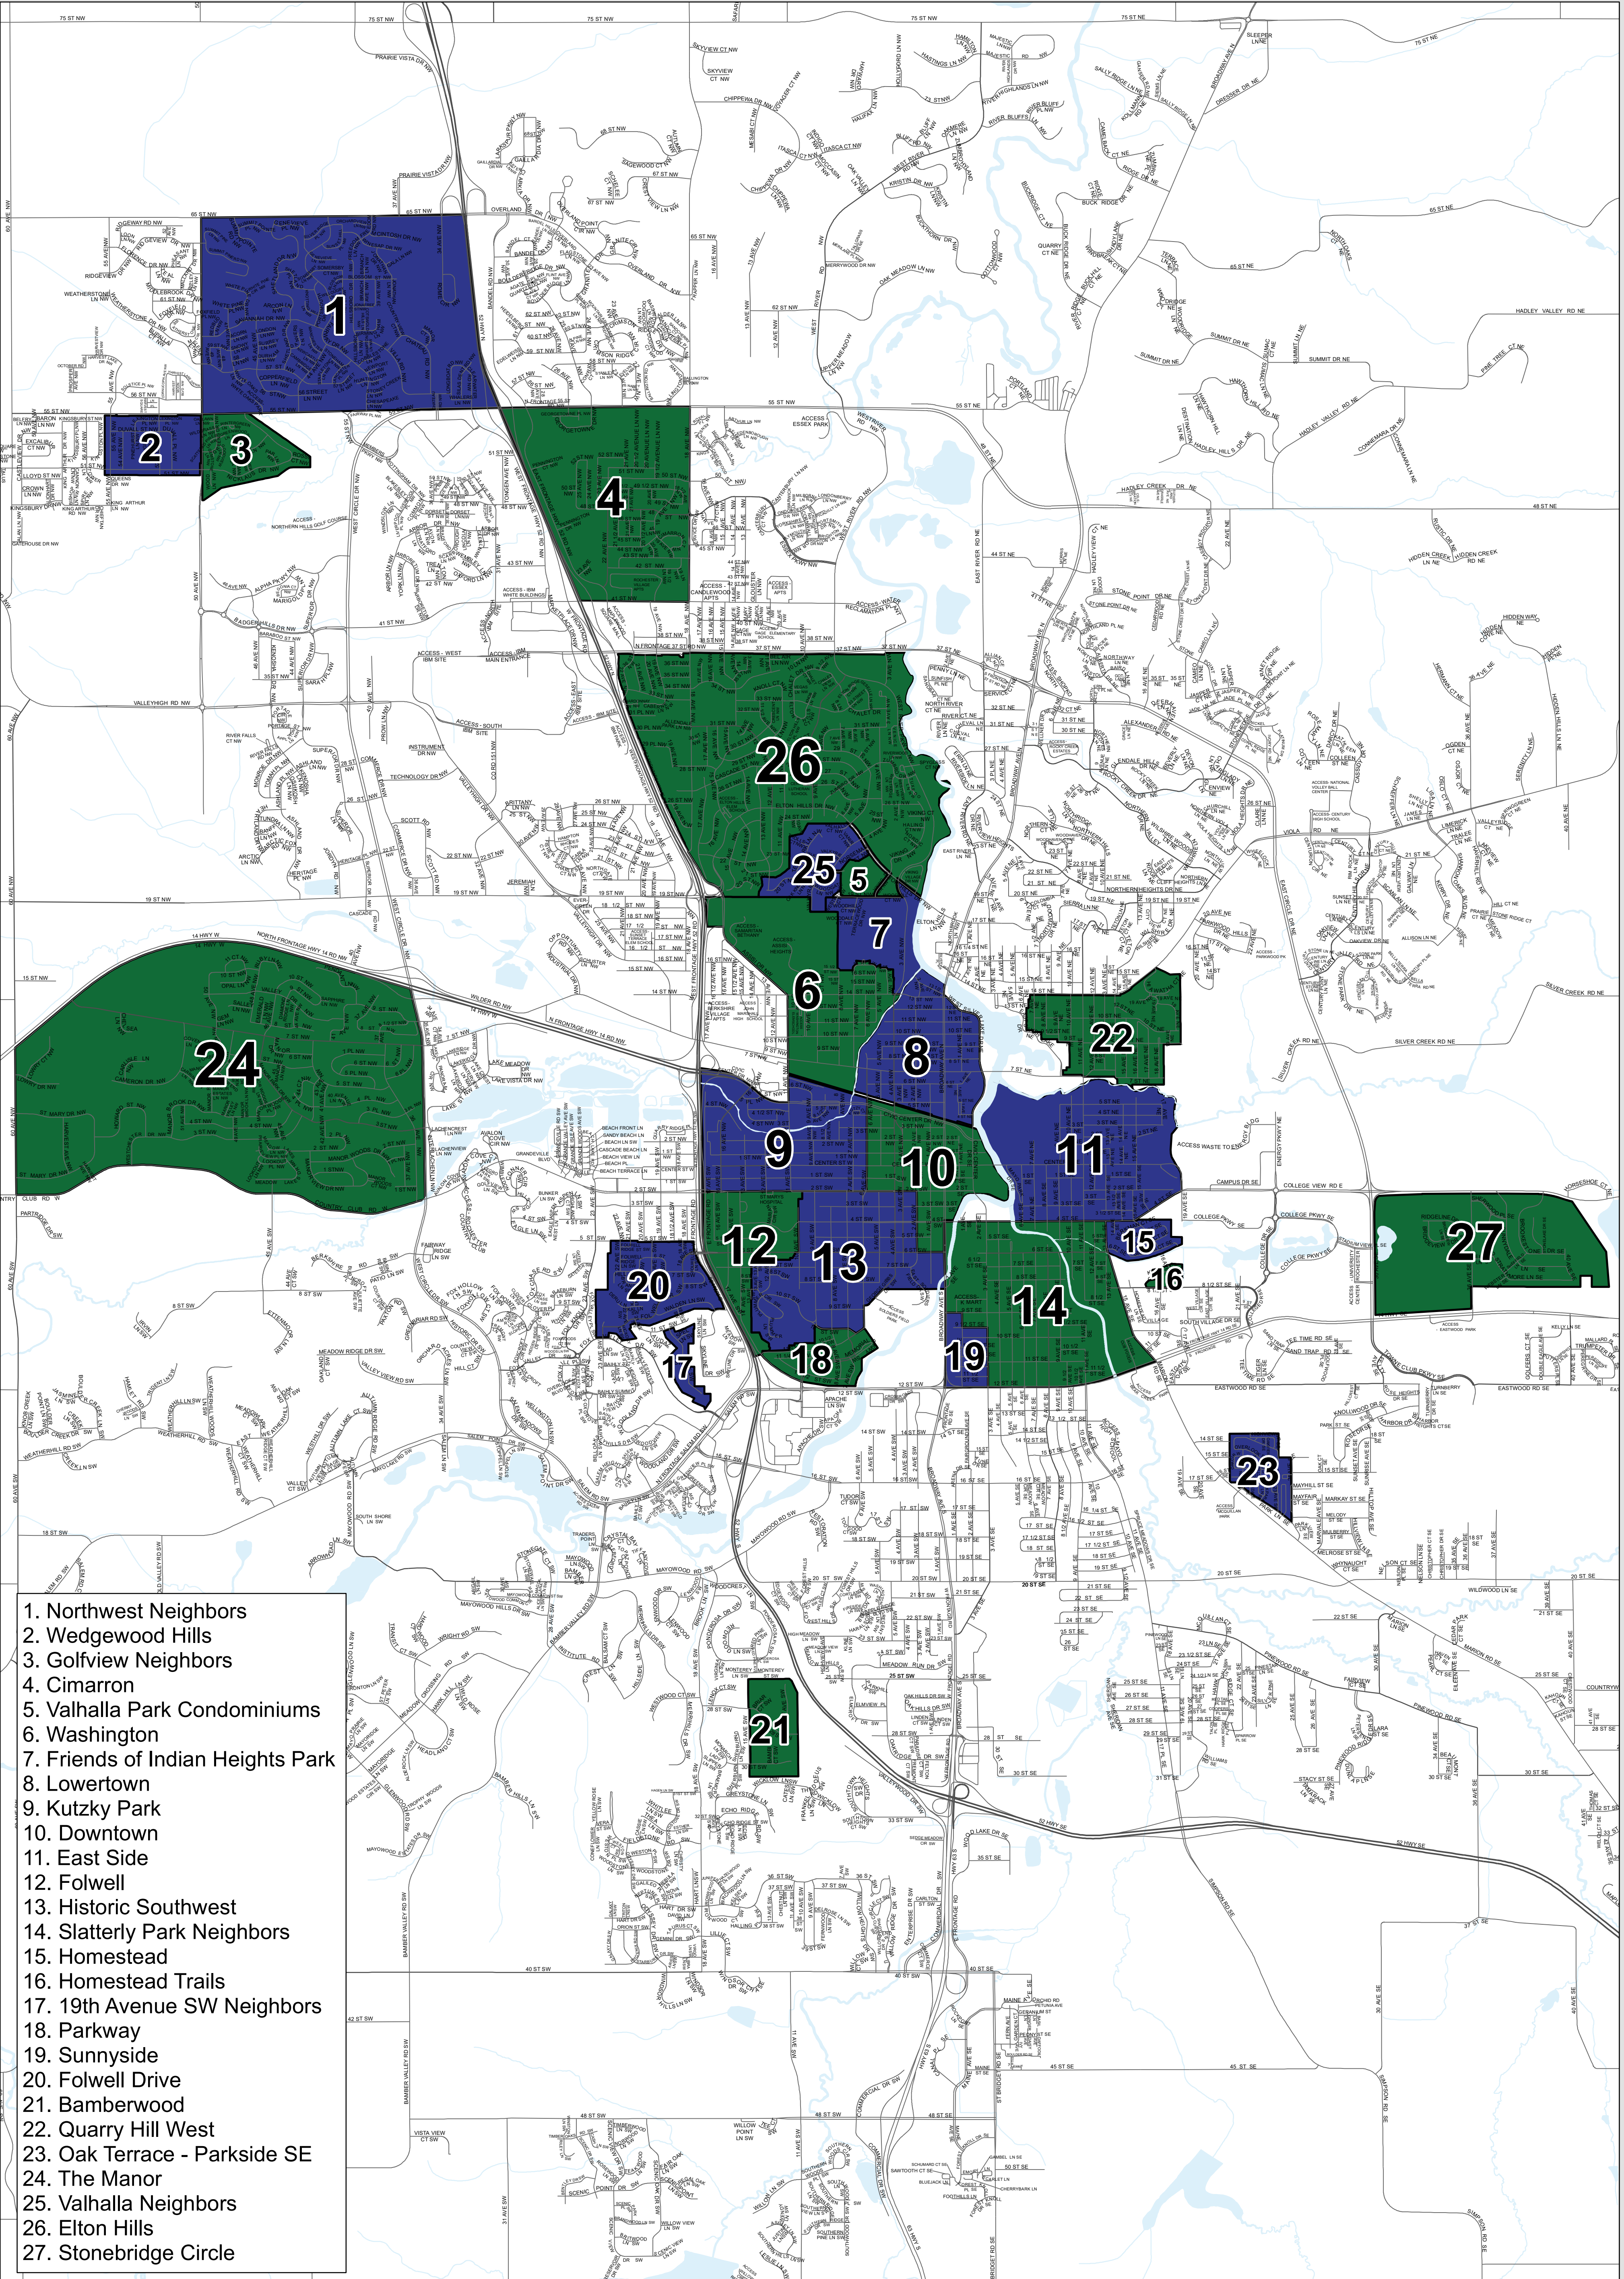

R NEIGHBORS NEIGHBORHOOD ASSOCIATIONS

1. Northwest Neighbors
2. Wedgewood Hills
3. Golfview Neighbors
4. Cimarron
5. Valhalla Park Condominiums
6. Washington
7. Friends of Indian Heights Park
8. Lowertown
9. Kutzky Park
10. Downtown
11. East Side
12. Folwell
13. Historic Southwest
14. Slatterly Park Neighbors
15. Homestead
16. Homestead Trails
17. 19th Avenue SW Neighbors
18. Parkway
19. Sunnyside
20. Folwell Drive
21. Bamberwood
22. Quarry Hill West
23. Oak Terrace - Parkside SE
24. The Manor
25. Valhalla Neighbors
26. Elton Hills
27. Stonebridge Circle

Shown are neighborhood associations formally registered with RNeighbors. To register your neighborhood group go to www.RNeighbors.org.

PREPARED BY: OLMSTED COUNTY PLANNING DEPT
GEOGRAPHIC INFORMATION SYSTEMS DIVISION
AUGUST 2022

Olmsted County is not responsible for omissions or errors contained herein. If discrepancies are found within this map please notify the GIS Division at (507) 328-7100, Olmsted County Planning Department, 2122 Campus Drive S.E., Ste. 100, Rochester, Minnesota 55904.

Map Size: 22" x 34"